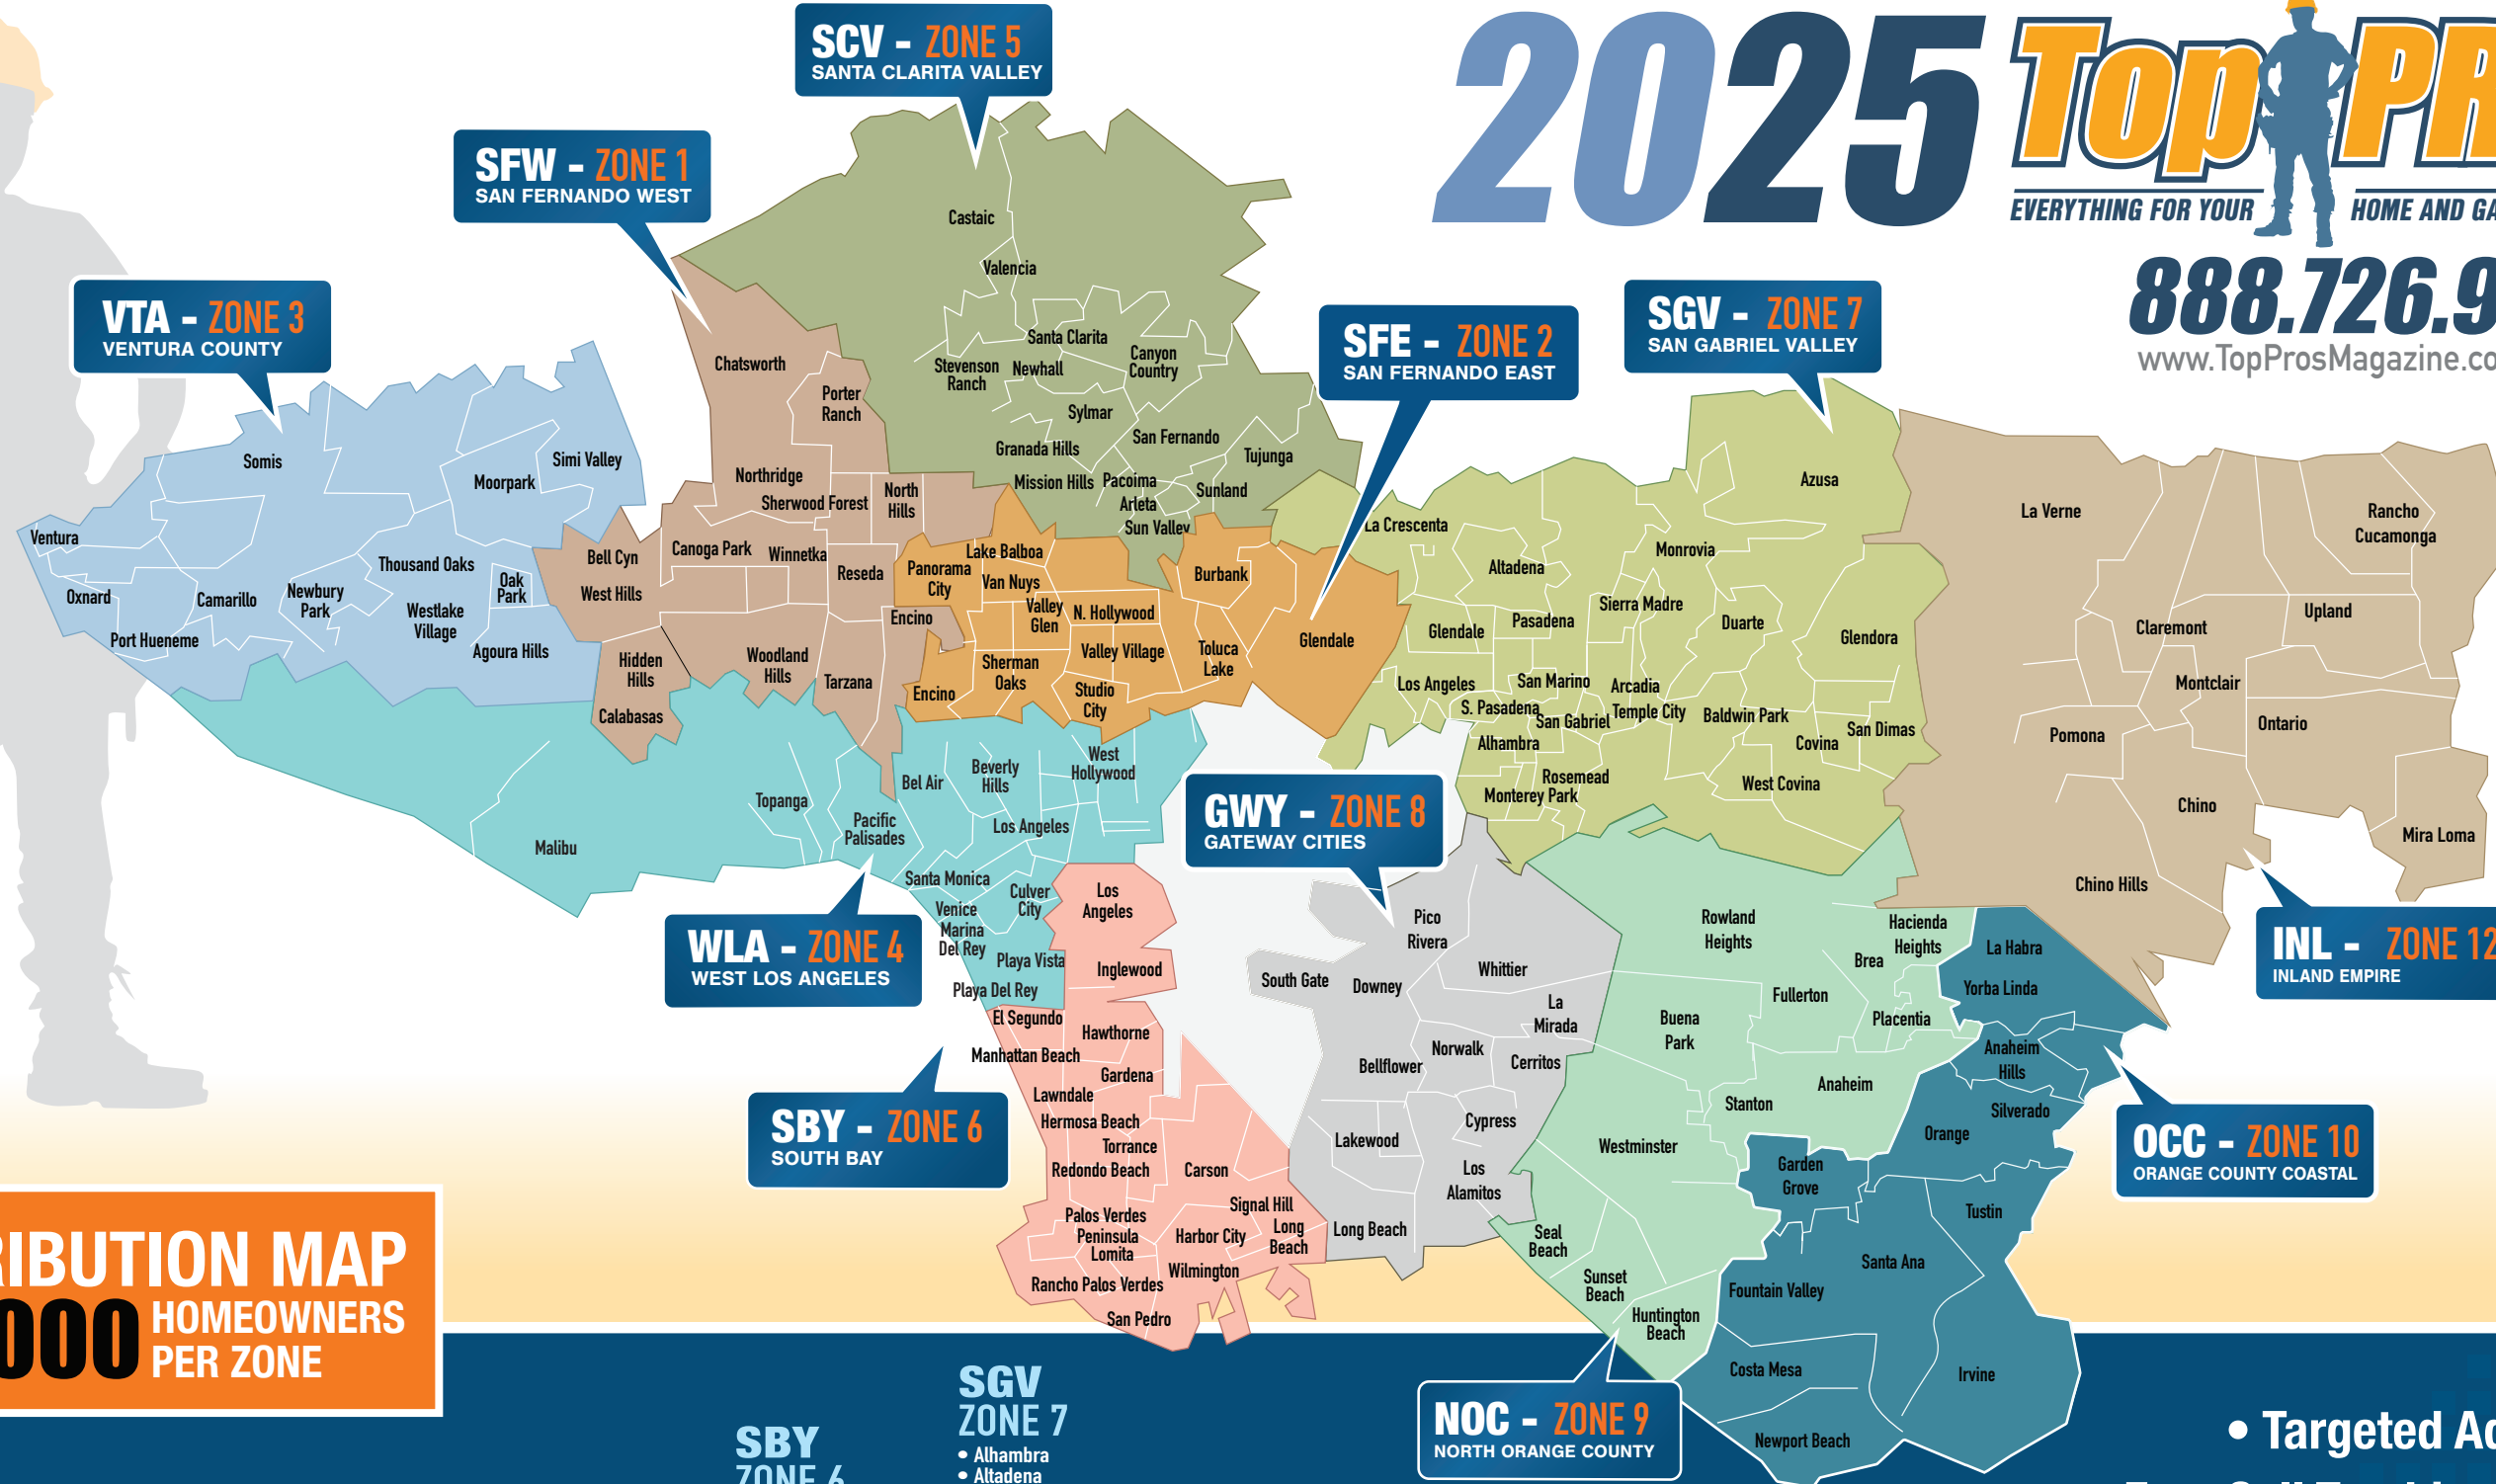

2025 **Top PROS**

EVERYTHING FOR YOUR HOME AND GARDEN **MAG**

888.726.9747
www.TopProsMagazine.com

DISTRIBUTION MAP
100,000 HOMEOWNERS
PER ZONE

SFW ZONE 1

- Bell Canyon
- Calabasas
- Canoga Park
- Chatsworth
- Encino
- Hidden Hills
- North Hills
- Northridge
- Porter Ranch
- Reseda
- Sherwood Forest
- Tarzana
- West Hills
- Winnetka
- Woodland Hills

SFE ZONE 2

- Burbank
- Encino
- Glendale
- Lake Balboa
- North Hollywood
- Panorama City
- Sherman Oaks
- Studio City
- Toluca Lake
- Valley Glen
- Valley Village
- Van Nuys

VTA ZONE 3

- Agoura Hills
- Camarillo
- Moorpark
- Newbury Park
- Oak Park
- Oxnard
- Port Hueneme
- Simi Valley
- Thousand Oaks
- Ventura
- Westlake Village

WLA ZONE 4

- Bel Air
- Beverly Hills
- Culver City
- Los Angeles
- Malibu
- Marina Del Rey
- Pacific Palisades
- Playa Del Rey
- Playa Vista
- Santa Monica
- Topanga
- Venice
- West Hollywood

SCV ZONE 5

- Carson
- El Segundo
- Gardena
- Harbor City
- Hawthorne
- Hermosa Beach
- Inglewood
- Lawndale
- Lomita
- Long Beach
- Los Angeles
- Manhattan Beach
- Palos Verdes Peninsula
- Rancho Palos Verdes
- Redondo Beach
- San Pedro
- Signal Hill
- Torrance
- Wilmington